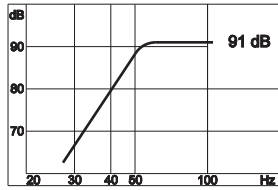

HD 80 suggested boxes

**BASS REFLEX**

internal volume: 16 litres  
tube diameter (Ø): 74 mm  
tube length (L): 200 mm

**BASS REFLEX (2 speakers)**

internal volume: 43 litres  
tube diameter (Ø): 94 mm  
tube length (L): 180 mm