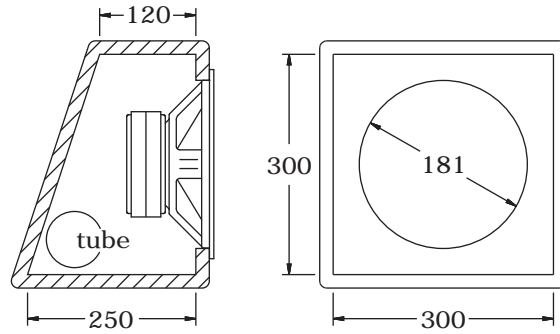

HD 80 suggested boxes

**BASS REFLEX**

internal volume: 16 litres  
tube diameter (Ø): 74 mm  
tube length (L): 200 mm

**BASS REFLEX (2 speakers)**

internal volume: 43 litres  
tube diameter (Ø): 94 mm  
tube length (L): 180 mm