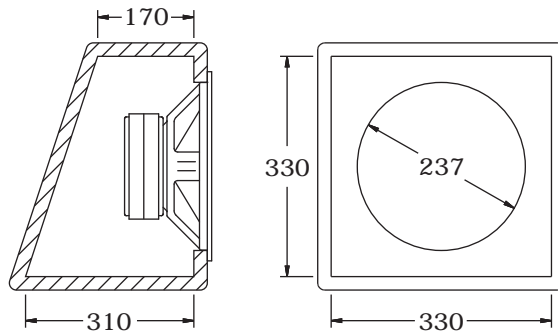

HD 102 suggested boxes

CLOSED BOX
internal volume: 26 litres

BASS REFLEX
internal volume: 36 litres
tube diameter (Ø): 94 mm
tube length (L): 270 mm

BASS REFLEX (2 speakers)
internal volume: 76 litres
tube diameter (Ø): 119 mm
tube length (L): 280 mm