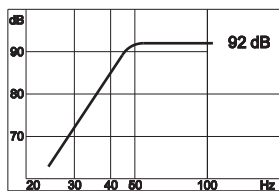

HD 102 suggested boxes

CLOSED BOX
internal volume: 26 litres

BASS REFLEX
internal volume: 36 litres
tube diameter (Ø): 94 mm
tube length (L): 270 mm

BASS REFLEX (2 speakers)
internal volume: 76 litres
tube diameter (Ø): 119 mm
tube length (L): 280 mm