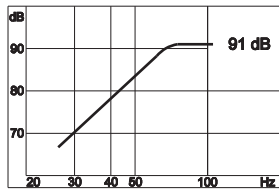

HD 102 suggested boxes

CLOSED BOX
internal volume: 26 litres

BASS REFLEX
internal volume: 36 litres
tube diameter (Ø): 94 mm
tube length (L): 270 mm

BASS REFLEX (2 speakers)
internal volume: 76 litres
tube diameter (Ø): 119 mm
tube length (L): 280 mm