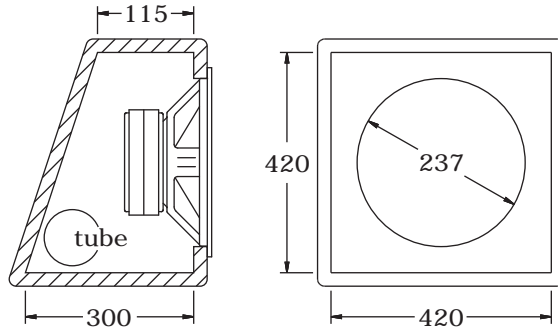

HD 102 suggested boxes

CLOSED BOX
internal volume: 26 litres

BASS REFLEX
internal volume: 36 litres
tube diameter (Ø): 94 mm
tube length (L): 270 mm

BASS REFLEX (2 speakers)
internal volume: 76 litres
tube diameter (Ø): 119 mm
tube length (L): 280 mm