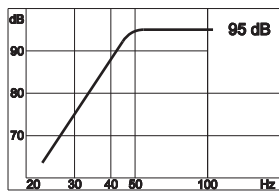

HD 102 suggested boxes

CLOSED BOX
internal volume: 26 litres

BASS REFLEX
internal volume: 36 litres
tube diameter (Ø): 94 mm
tube length (L): 270 mm

BASS REFLEX (2 speakers)
internal volume: 76 litres
tube diameter (Ø): 119 mm
tube length (L): 280 mm