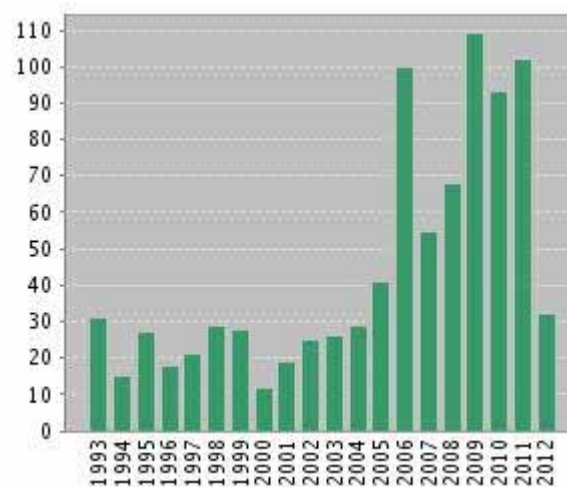

[<< Back to previous results list](#)

Citation Report Author=(R* Polini OR Polini R*)

Timespan=All Years. Databases=SCI-EXPANDED.

This report reflects citations to source items indexed within Web of Science. Perform a Cited Reference Search to include citations to items not indexed within Web of Science.

Published Items in Each Year

The latest 20 years are displayed.

[View a graph with all years.](#)

Citations in Each Year

Results found: 84
Sum of the Times Cited [?]: 884
Sum of Times Cited without self-citations [?]: 715
Citing Articles[?]: 595
Citing Articles without self-citations [?]: 535
Average Citations per Item [?]: 10.52
h-index [?]: 17