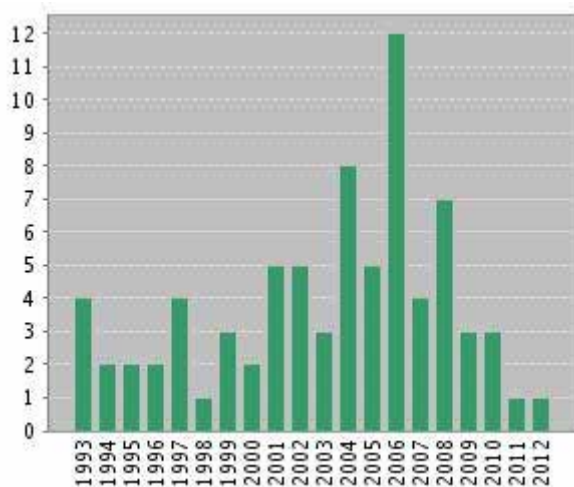

Published Items in Each Year

The latest 20 years are displayed.

[View a graph with all years.](#)

Citations in Each Year

Results found: 84
Sum of the Times Cited [?]: 884
Sum of Times Cited without self-citations [?]: 715
Citing Articles[?]: 595
Citing Articles without self-citations [?]: 535
Average Citations per Item [?]: 10.52
h-index [?]: 17