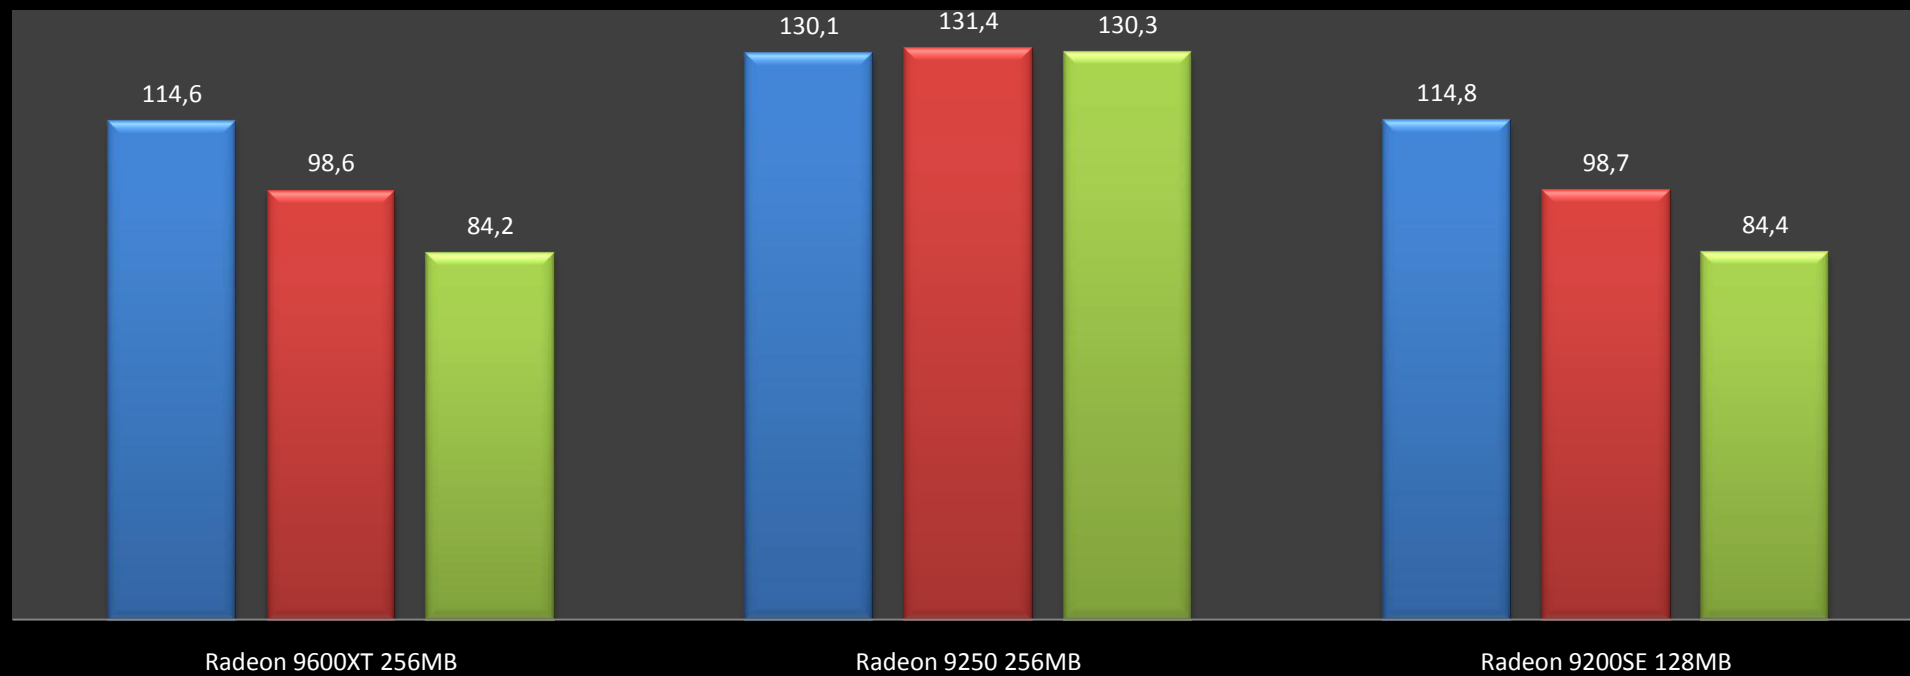

Quake 2 GL

640x480 800x600 1024x768