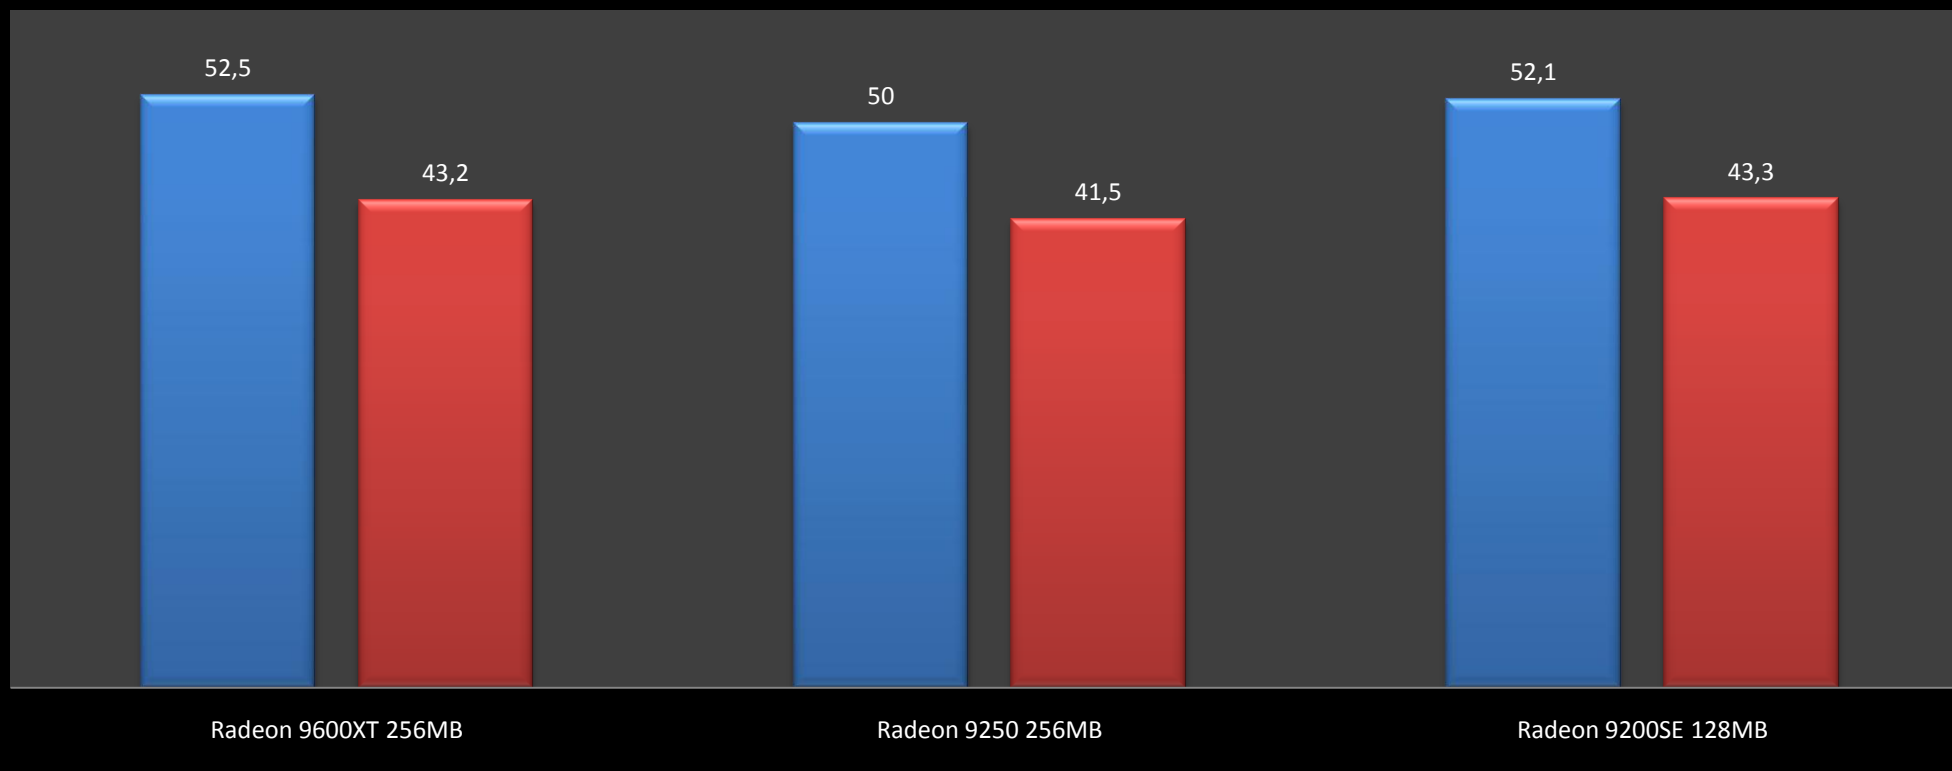

3DMark single multi

Quake 1.08

640x480 800x600

GLQuake

640x480 800x600 1024x768 1280x1024

Quake 2 software

640x480 800x600 1024x768

Radeon 9600XT 256MB