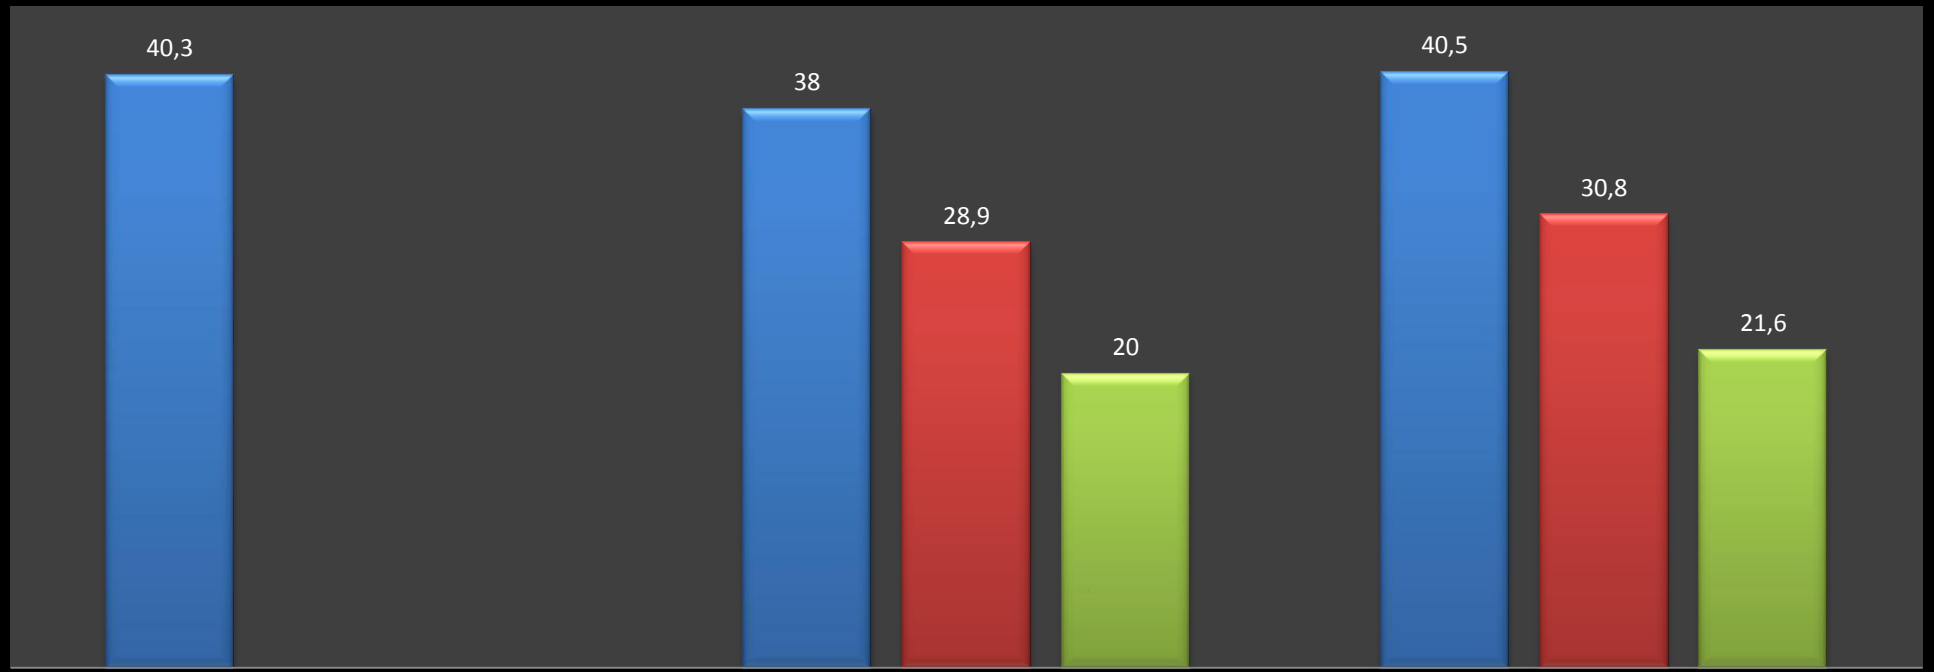

3DMark single multi

Quake 1.08

640x480 800x600

GLQuake

640x480 800x600 1024x768 1280x1024

Quake 2 software

640x480 800x600 1024x768

Radeon 9600XT 256MB