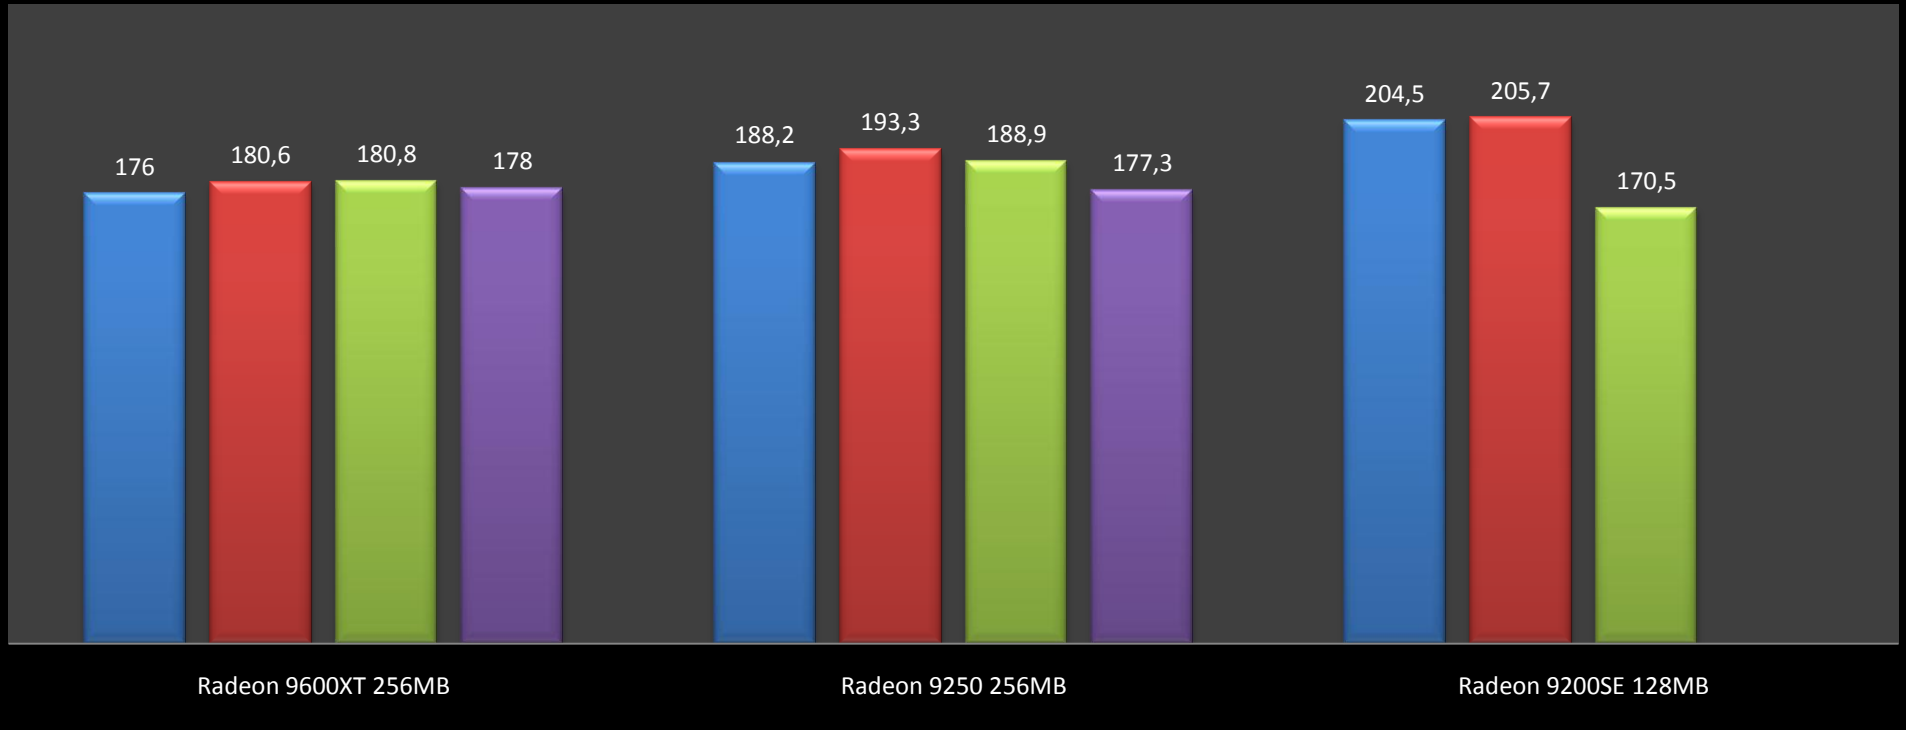

3DMark single multi

Quake 1.08

640x480 800x600

GLQuake

640x480 800x600 1024x768 1280x1024

Quake 2 software

640x480 800x600 1024x768

Radeon 9600XT 256MB