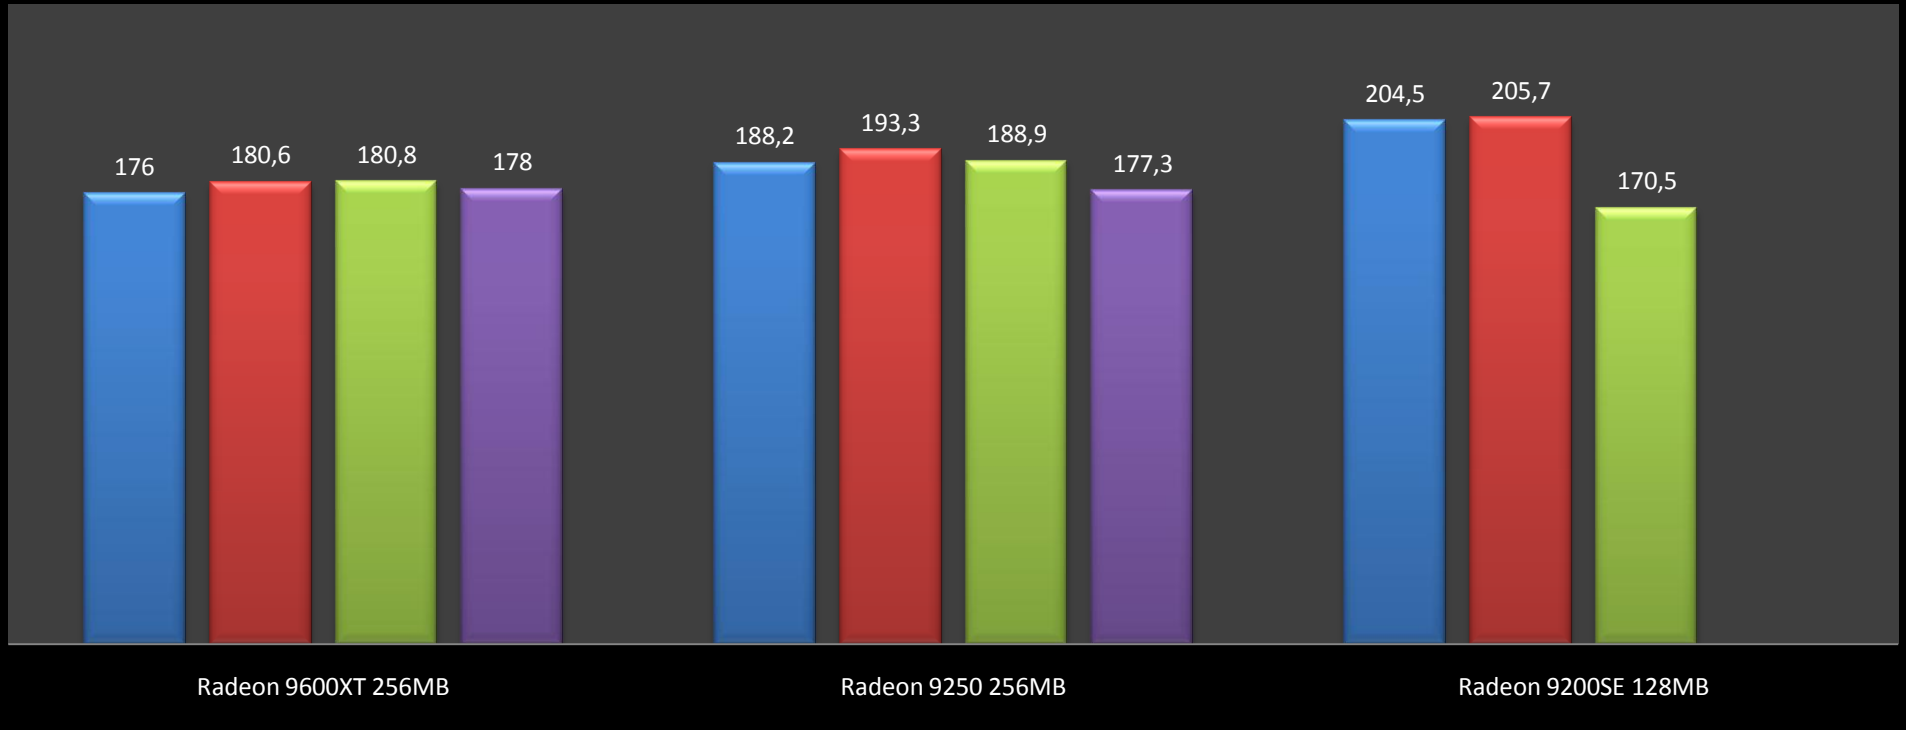

3DMark single multi

Quake 1.08

■ 640x480 ■ 800x600

GLQuake

640x480 800x600 1024x768 1280x1024

Quake 2 software

640x480 800x600 1024x768

Radeon 9600XT 256MB