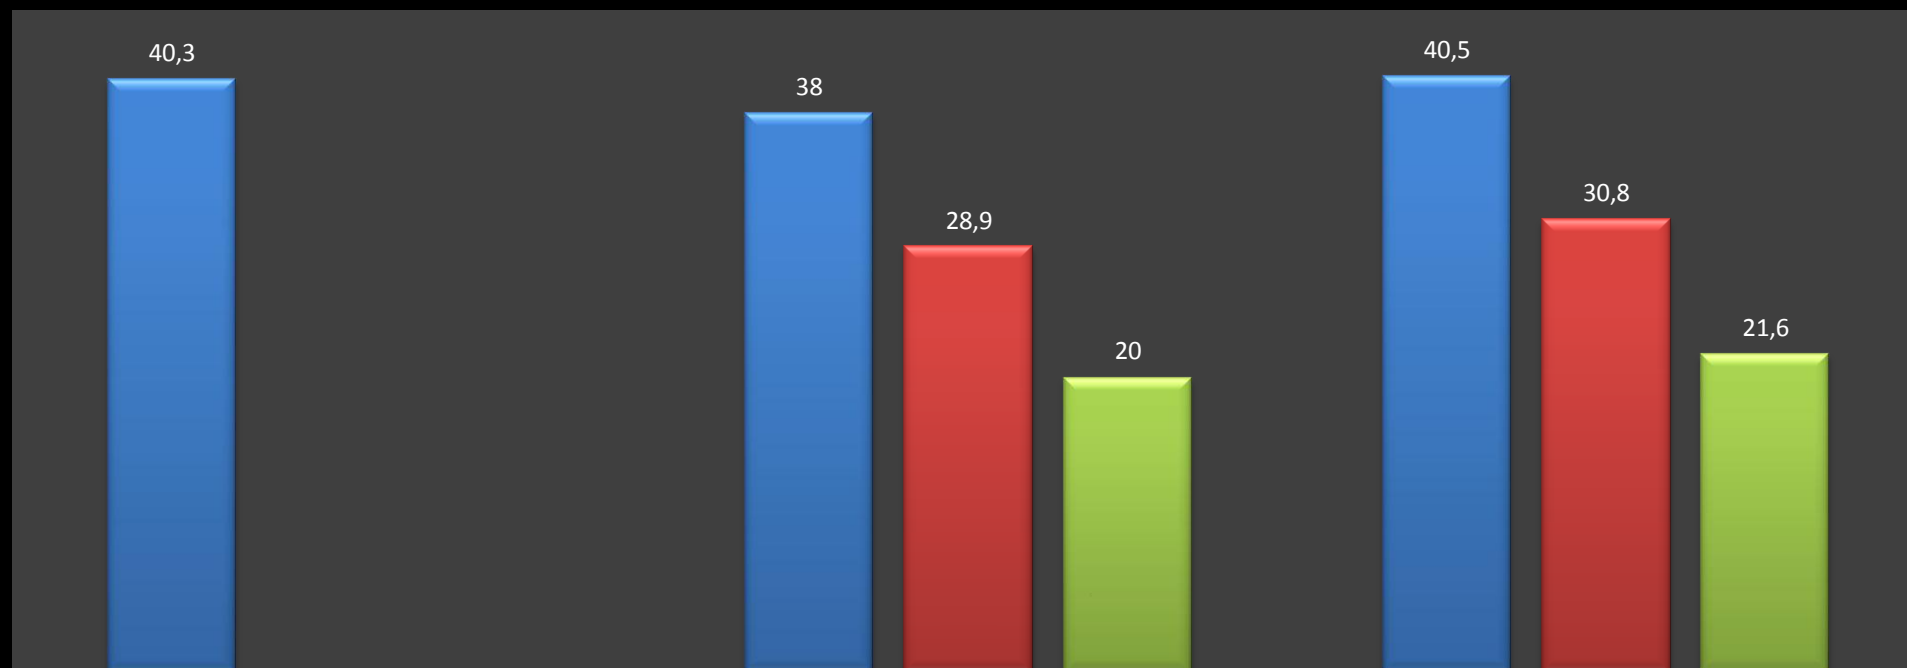

3DMark single multi

Quake 1.08

■ 640x480 ■ 800x600

GLQuake

640x480 800x600 1024x768 1280x1024

Quake 2 software

640x480 800x600 1024x768

Radeon 9600XT 256MB