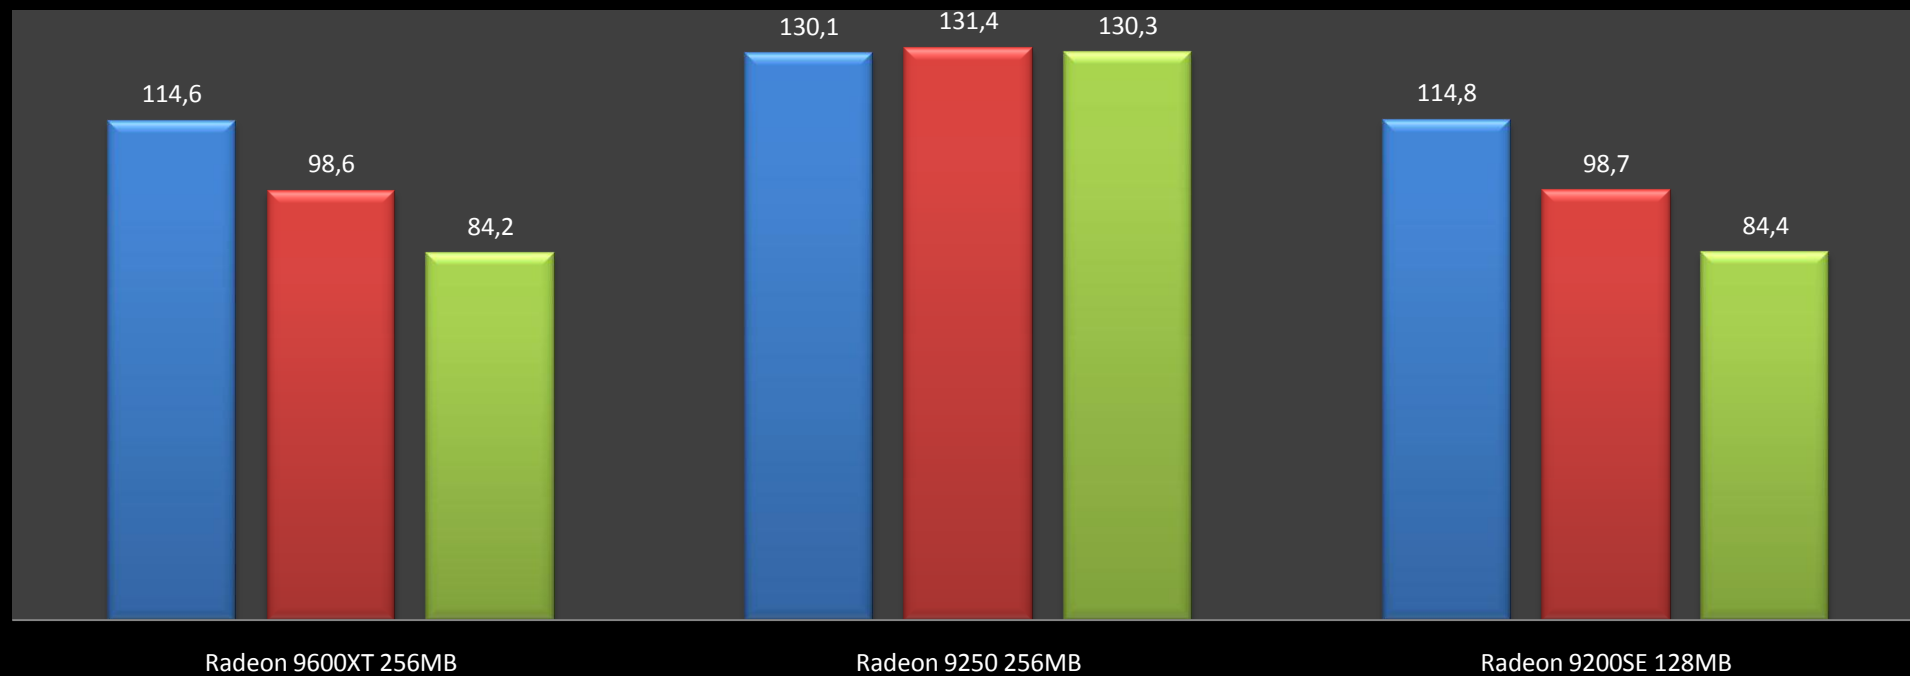

Quake 2 GL

640x480 800x600 1024x768